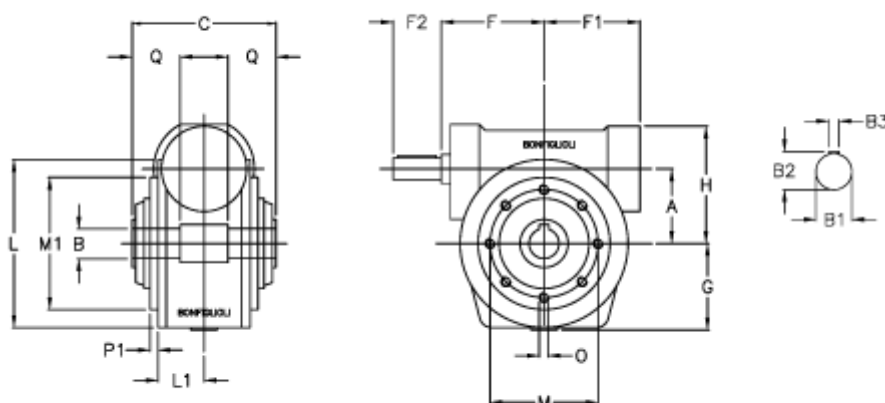

Article number: 3901044100700

Description: Worm gear with solid input shaft
VF 44P-100-HS

Measures

a	= 44.6	F1 = 54	O = M6x8
B	= 18	F2 = 30	P1 = 2.0
B1	= 11	g = 51	Q = 24.5
B2	= 12.5	H = 71	
B3	= 4	L = 80.0	
C	= 64	L1 = 35.0	
Description	= VF 44P-xx-HS	m = 65	
F	= 54.0	M1 = 50	